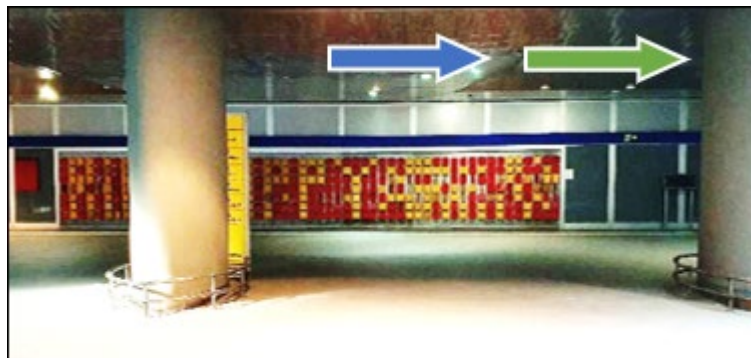

## HOW TO REACH HT WITH PUBLIC TRANSPORT

If you are coming by metro, please take the M1 (red) line until the final stop: Rho Fiera. If you are coming by train (either regional train or lines S5, S6 or S11), the closest station is Rho Fiera Milano.

Follow the signs for MIND and, when you reach the exit with the red and yellow wall, turn right and walk through the tunnel.

Board the shuttle from “Access Triulza” and get off at the last stop: Palazzo Italia.