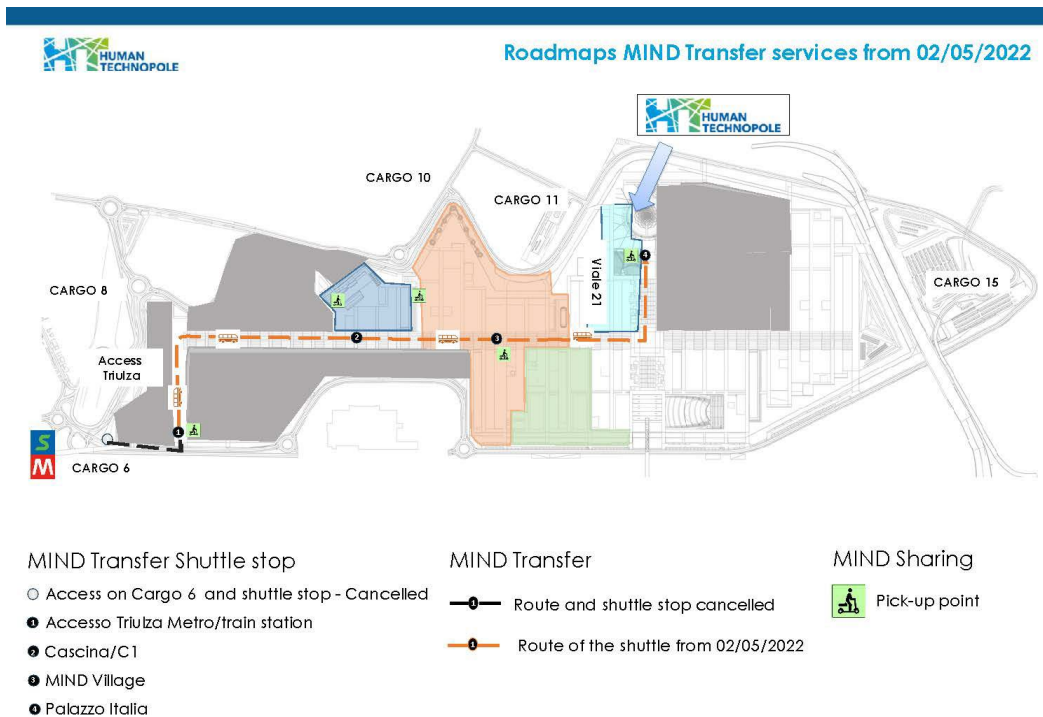

## HOW TO REACH HT WITH PUBLIC TRANSPORT

If you are coming by metro, please take the M1 (red) line until the final stop: Rho Fiera. If you are coming by train (either regional train or lines S5, S6 or S11), the closest station is Rho Fiera Milano.

Follow the signs for MIND and, when you reach the exit with the red and yellow wall, turn right and walk through the tunnel.

Board the shuttle from “Access Triulza” and get off at the last stop: Palazzo Italia.

## ACCESS TRIULZA

DIRECTION HUMAN TECHNOPOLE

07:30	08:02	09:06
07:38	08:10	09:14
07:46	08:18	09:22
07:54	08:26	09:30
	08:34	
	08:42	
	08:50	
	08:58	

From 9:30 to 19:45 call  **348 2395272**

 Mobility  
HUMAN TECHNOPOLE