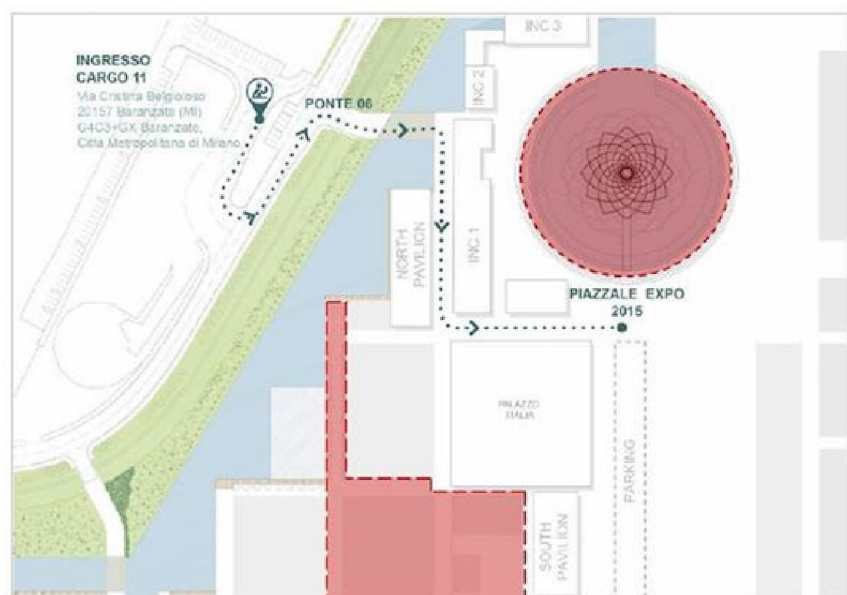

BY PUBLIC TRANSPORT

By underground: take the M1 red line and get off at Rho Fiera.

By train: either by regional train or rail link (lines S5, S6, S11), get off at Rho Fiera Milano.

Once at the Rho-Fiera station, proceed in the direction of the 'Via Risorgimento'/MIND exit (slightly downhill, without exiting the metro station) until you reach a wall with a yellow and red mosaic: from there, turn right and take the yellow LED-lit tunnel (MIND).

At the end of the tunnel you will find the MIND shuttle: access by showing the QR code provided by your host. Get off at the 'Human Technopole' stop (Palazzo Italia).

BY CAR

Reach the MIND area by entering the following address:

- Google maps link: Cargo 11 • MIND Milano Innovation District - Google Maps - G4C3+GX Baranzate, Città Metropolitana di Milano
- Address: via Cristina Belgioioso, Baranzate - Milano (at the end of the street you will find Cargo 11)

After entering Cargo 11, follow the map below to reach the Human Technopole c/o Palazzo Italia car park.

How to reach HT from Cargo 11

If traveling by car, do not forget to send us in advance your car plate number: our operators at Cargo 11 will allow you access, and we can reserve a parking area for you in front of Palazzo Italia